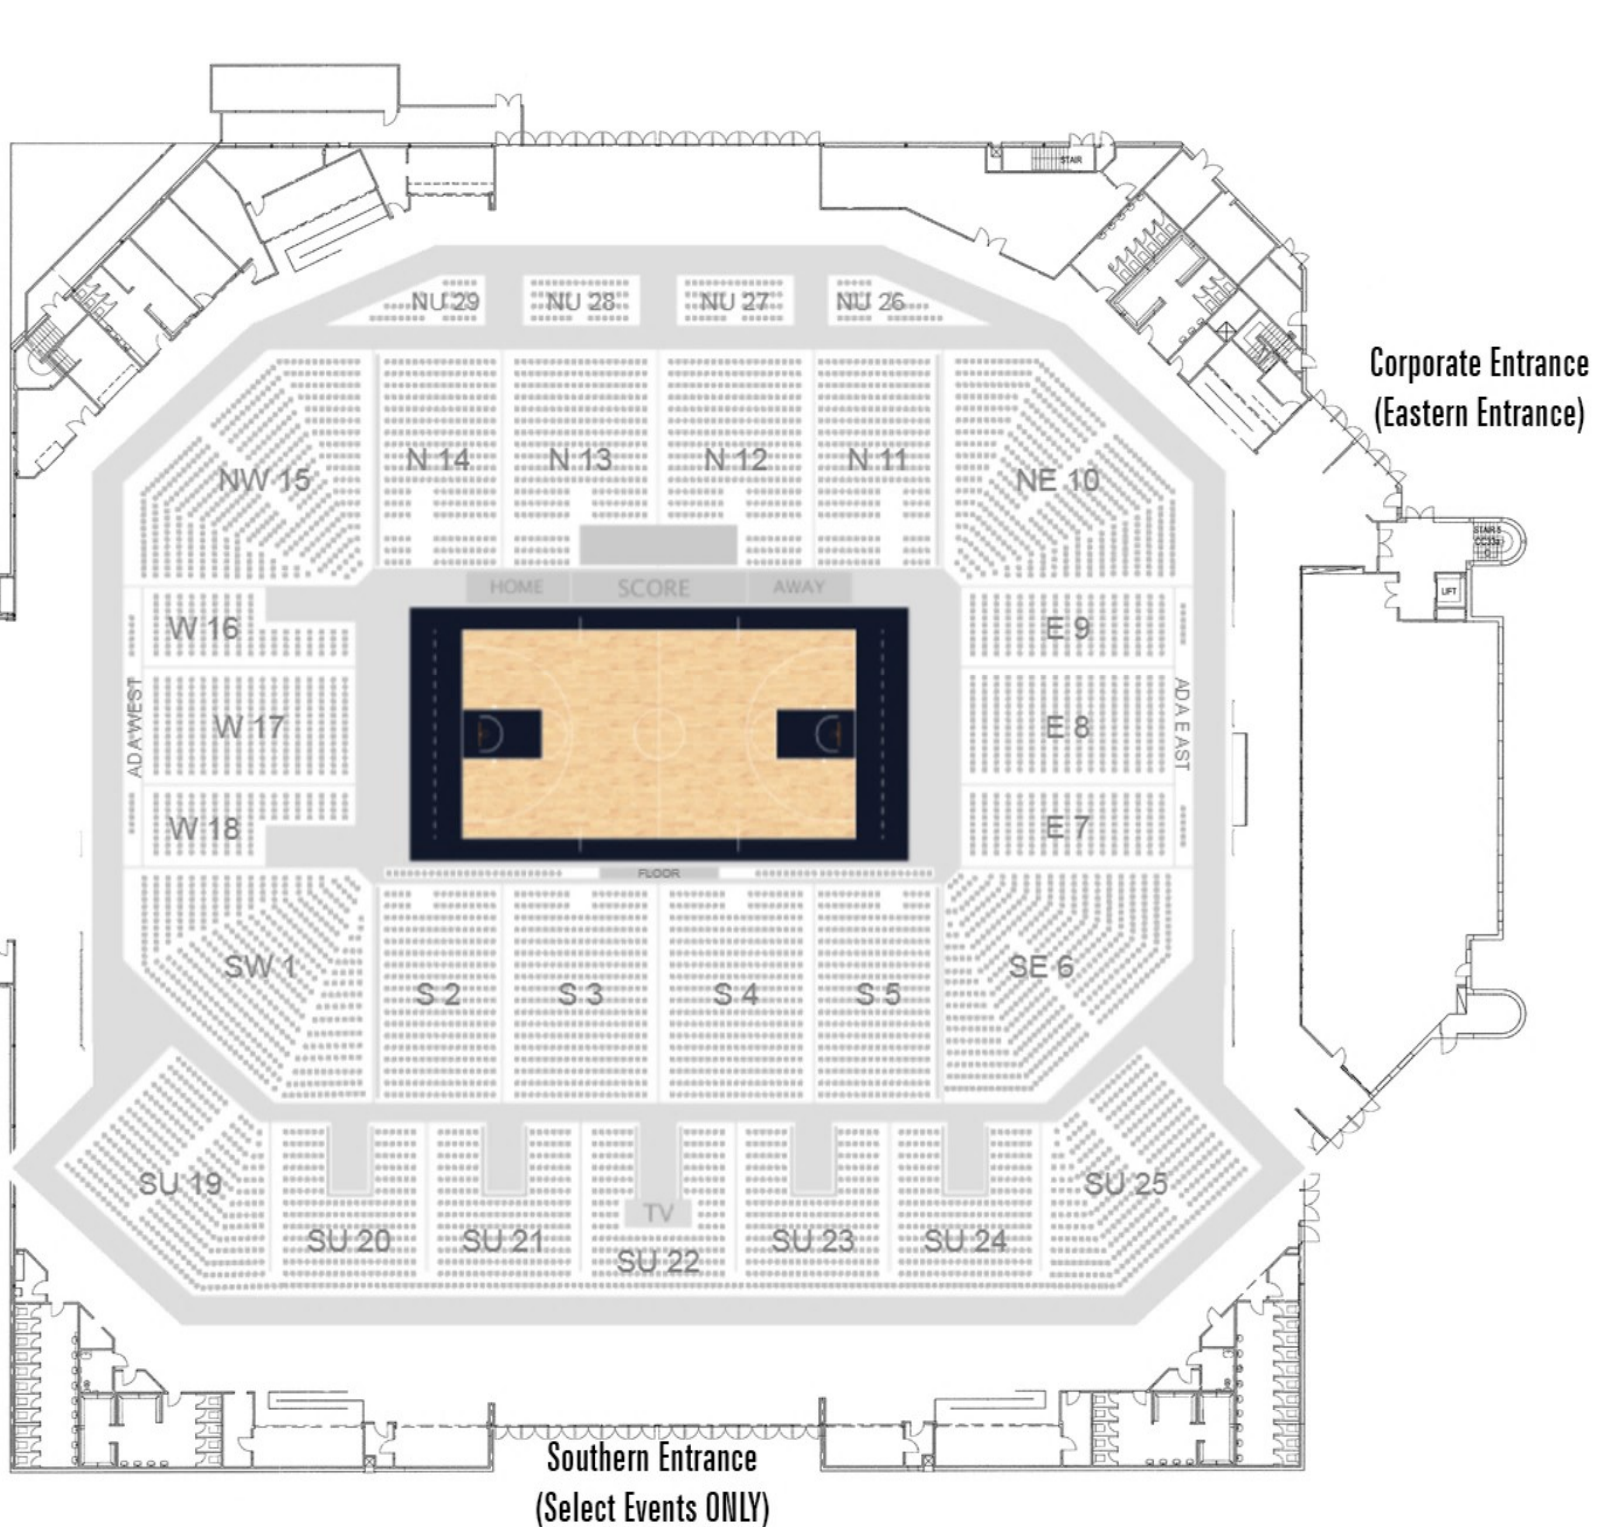

Access path for  
wheelchairs

Main Entrance  
(Western Entrance)

Ticket Box for Event Days  
ticketmaster

on Road

Corporate Entrance  
(Eastern Entrance)

Southern Entrance  
(Select Events ONLY)